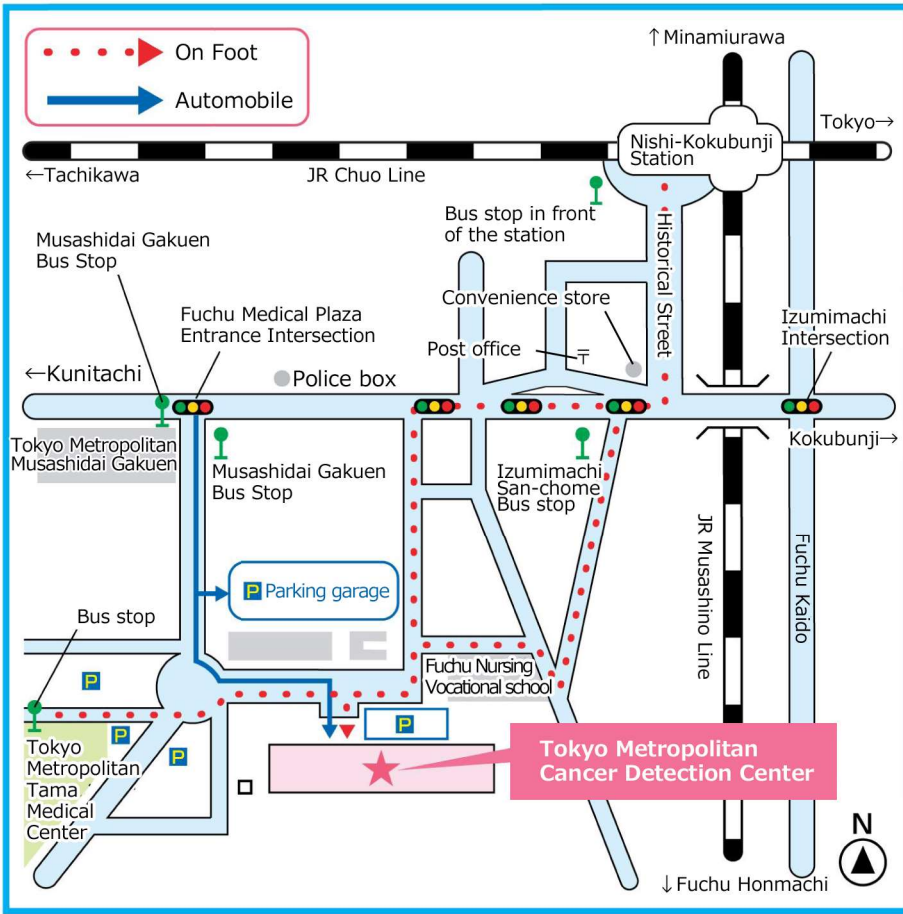

## Guide map

## Detailed map

**JR Chuo Line / Musashino Line**

The south exit of Nishi-Kokubunji station

Get off at General medical center

To general medical center or to Nishit-Fuchu Station

15 minutes on foot

**JR Chuo Line / Seibu Line**

The south exit of Kokubunji station

Get off at General medical center

To general medical center

**JR Chuo Line**

The south exit of Kunitachi station

Get off at General medical center

To Fuchu Station

**Keio Line**

Fuchu Station

Get off at General medical center

To Kunitachi Station or to the general medical center

2-9-2 Musashidai, Fuchu-shi, Tokyo 183-0042  
 TEL:042-327-0201  
 Fax:042-327-0297