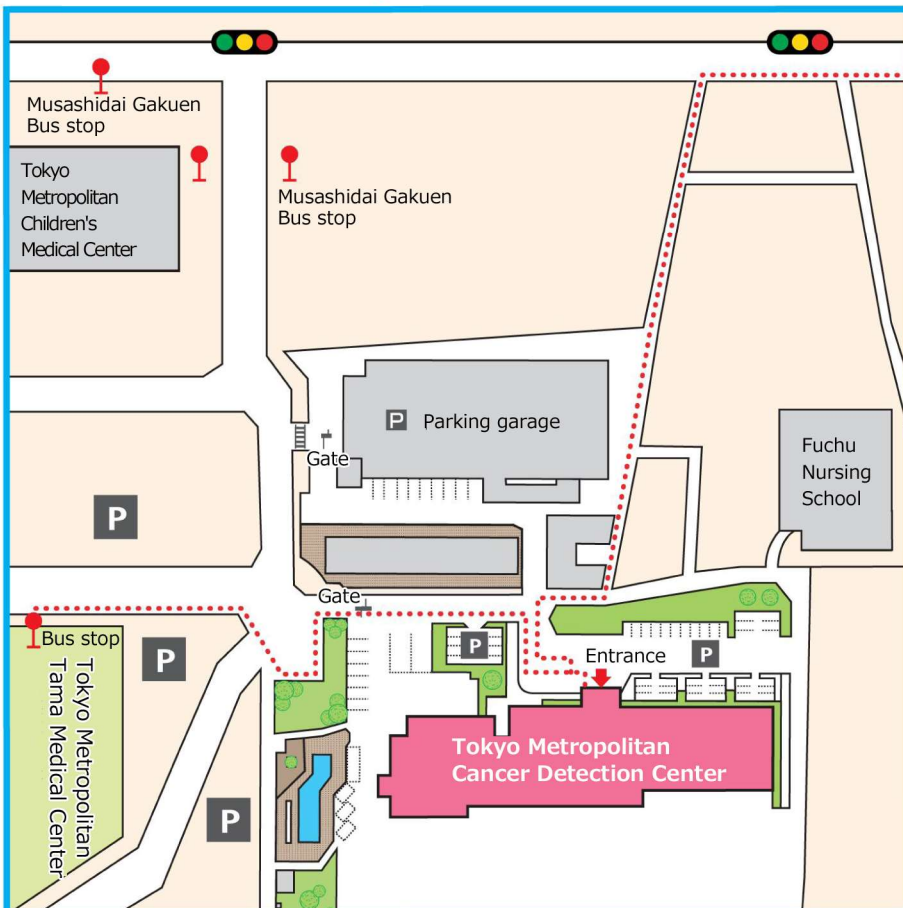

## Guide map

## Detailed map

**JR Chuo Line / Musashino Line**

The south exit of Nishi-Kokubunji station

Get off at General medical center

To general medical center or to Nishit-Fuchu Station

15 minutes on foot

**JR Chuo Line / Seibu Line**

The south exit of Kokubunji station

Get off at General medical center

To general medical center

**JR Chuo Line**

The south exit of Kunitachi station

Get off at General medical center

To Fuchu Station

**Keio Line**

Fuchu Station

Get off at General medical center

To Kunitachi Station or to the general medical center

2-9-2 Musashidai, Fuchu-shi, Tokyo 183-0042  
 TEL:042-327-0201  
 Fax:042-327-0297